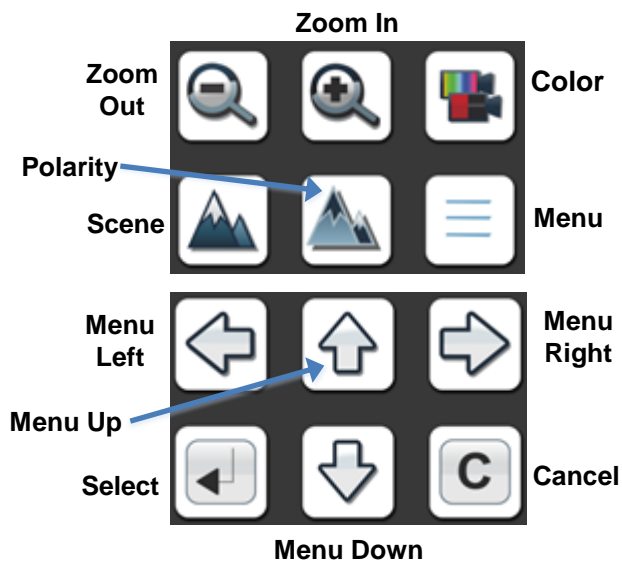

JCU Puck

- Press and hold to zoom in
- Pull out to zoom out
- On-screen menus: move up/down by twisting or moving fore or aft
- Press to select (click)

LCD Display

- Displays JCU menu
- Use puck to move

User Button

- Toggles through color palettes

Home Button

- No effect (used with other cameras)

Color Button

- Toggles through color palettes

Web Interface Toolbar Buttons

MD Series User Reference Guide

Video Screen Icons

On-screen Menu